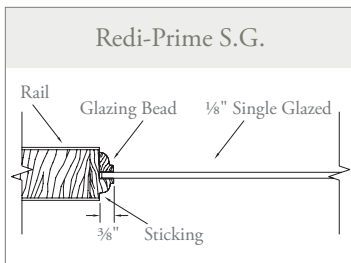

rea·dy[™]

*completely prepared or
in fit condition; primed
to make the perfect door
decision*

Redi-Prime® 8762 | primed and painted

redi-prime® doors

French Doors

All Redi-Prime French doors are available in 8'0" heights. 8'0" French doors feature $\frac{3}{8}$ " thick flat panel bottom.