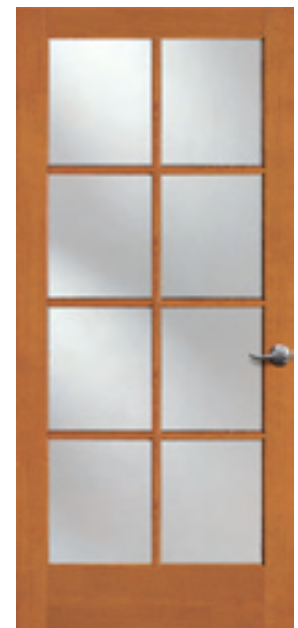

1509 | shown in fir

interior french doors

1309

1309 | shown in fir

1501

37

1306

1308

Doors are shown with clear glass (photographed against white backdrop) unless otherwise noted.

YOUR LIFE. YOUR DOOR. | KEY See more information on pages 6–11.

Any Wood	Any Size	Glass Options	Caming Choices	Privacy Rating
----------	----------	---------------	----------------	----------------