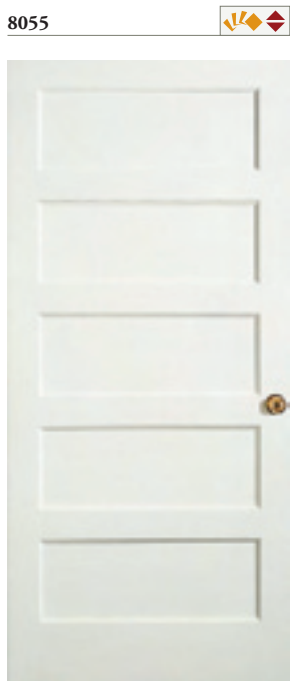

*8882

8021 | bifold

8055