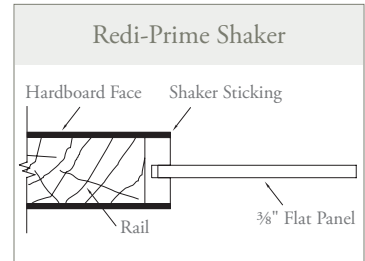

S.G. = Single Glazing

8496 
Clear art on ceramic frit glass

Laundry 8493

Shaker Style Panel Doors

8720 

8782 

8760 

8762 