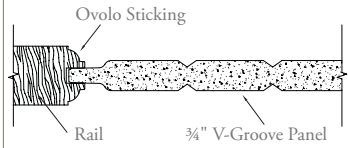

Caming Choices

Privacy Rating

Traditional Style Panel Doors

Redi-Prime 3/8" Flat Panel

*Traditional 3/4" V-Groove Panel

Redi-Prime Door #8882 Only

8882 | Redi-Prime

*8882