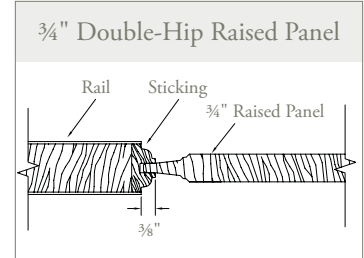

46 | shown painted

interior panel @ bifold

STILL REFLECTING?

RP = Raised Panel
S.G. = 1/8" Single Glazing

48 RP

465

465 | shown in alder

YOUR LIFE. YOUR DOOR. | KEY