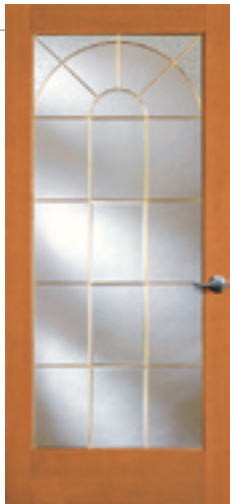

Normandy® 2
Brass bar | 1552 door