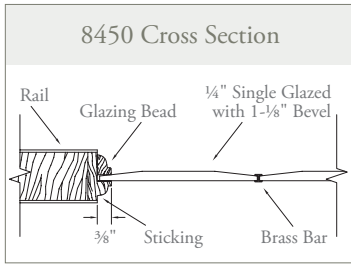

rea·dy[™]

*completely prepared or
in fit condition; primed
to make the perfect door
decision*

Redi-Prime® 8762 | primed and painted

redi-prime® doors

French Doors

All Redi-Prime French doors are available in 8'0" heights. 8'0" French doors feature $\frac{3}{8}$ " thick flat panel bottom.