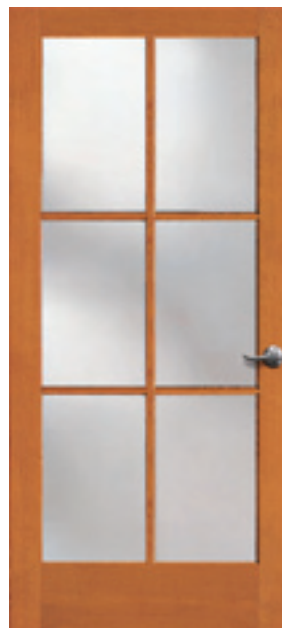

1509 | shown in fir

interior french doors

1309

1309 | shown in fir

1501

37

1306

1308

Doors are shown with clear glass (photographed against white backdrop) unless otherwise noted.

YOUR LIFE. YOUR DOOR. | KEY See more information on pages 6–11.

Any Wood	Any Size	Glass Options	Caming Choices	Privacy Rating
----------	----------	---------------	----------------	----------------